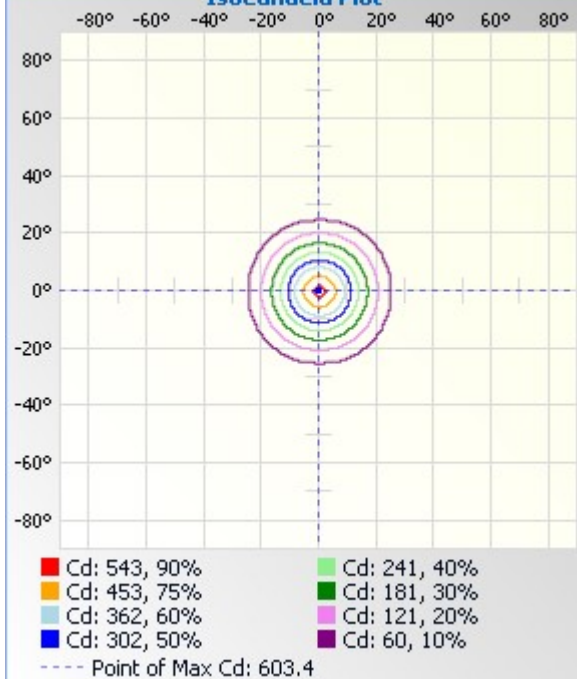

IsoCandela Plot