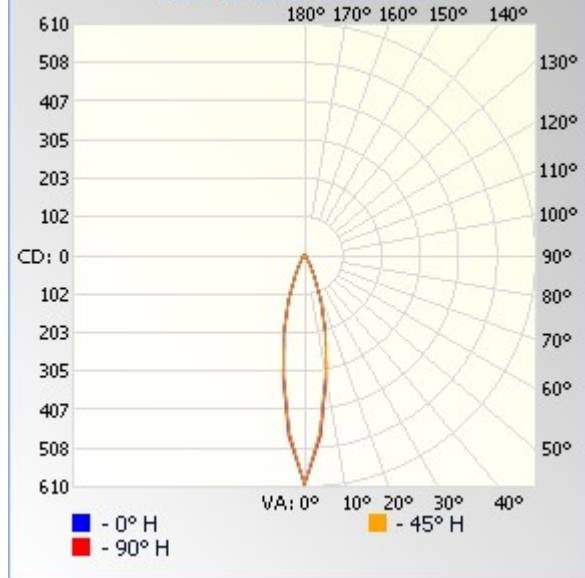

Lamp Output: 1 lamp, rated Lumens/lamp: 149

Max Candela: 603.4 at Horizontal: 0°, Vertical: 0°

Input Wattage: 3

Luminous Opening: Rectangle (L: 1.18", W: 1.18")

Test: 1

Test Date: 07/11/2016

Photometry : Type C

CIE Class: Direct

Cutoff Class: Cutoff

Nema Type: 4 X 4

Zonal Lumen Summary

Zone	Lumens	% Lamp	% Luminaire
0-30	127.0	85.2%	84.8%
0-40	137.0	91.9%	91.5%
0-60	145.9	97.9%	97.4%
60-90	3.9	2.6%	2.6%
0-90	149.8	100.5%	100%

Polar Candela Distribution

Lumens Per Zone

Zone	Lumens	% Total
0-10	39.4	26.3%
10-20	58.0	38.7%
20-30	29.6	19.8%
30-40	10.0	6.7%
40-50	5.5	3.7%
50-60	3.4	2.3%
60-70	2.2	1.5%
70-80	0.9	0.6%
80-90	0.7	0.5%

IsoCandela Plot

Roadway Utilization Curve