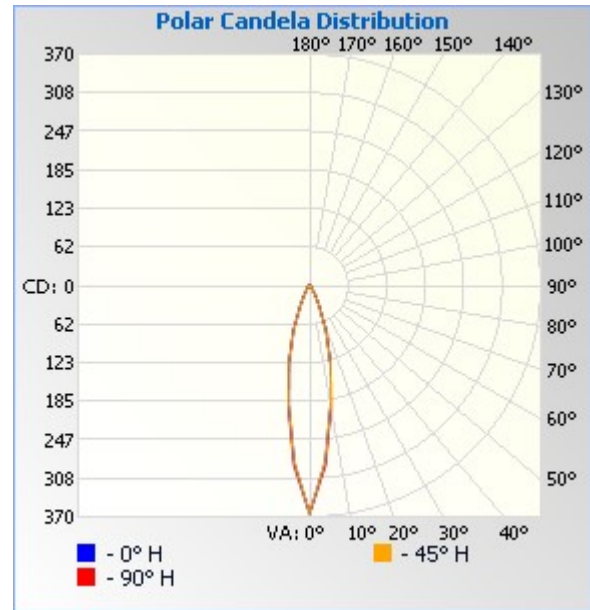

Lamp Output: 1 lamp, rated Lumens/lamp: 90

Max Candela: 364.4 at Horizontal: 0°, Vertical: 0°

Input Wattage: 1

Luminous Opening: Rectangle (L: 1.18", W: 1.18")

Test: 1

Test Date: 07/11/2016

Photometry : Type C

CIE Class: Direct

Cutoff Class: Cutoff

Nema Type: 4 X 4

Zonal Lumen Summary

Zone	Lumens	% Lamp	% Luminaire
0-30	76.7	85.2%	84.8%
0-40	82.7	91.9%	91.5%
0-60	88.1	97.9%	97.4%
60-90	2.3	2.6%	2.6%
0-90	90.5	100.5%	100%